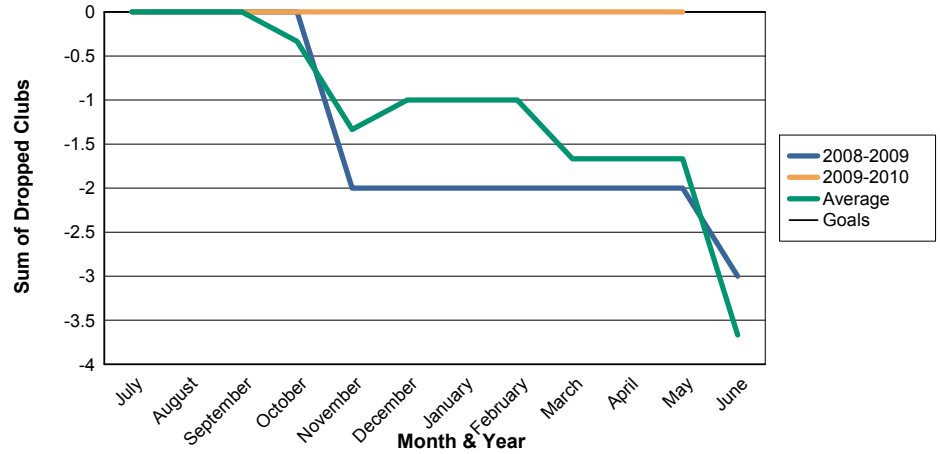

3 Year Comparisons for GMT Constitutional Area 1

By GMT District

As of May 2010

Sum of New Clubs/ Month & Year

For District 7 N

Sum of Dropped Clubs/ Month & Year

For District 7 N

Sum of Net Clubs/ Month & Year