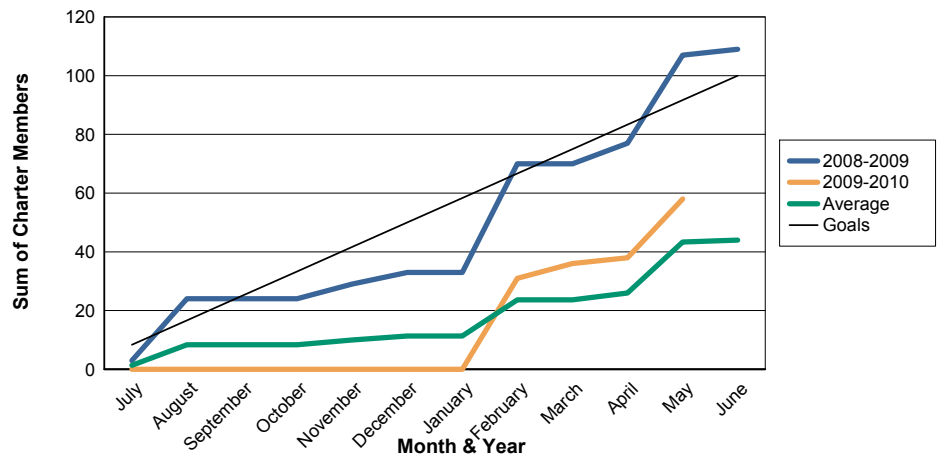

Sum of Charter Members/ Month & Year

For District 7 N