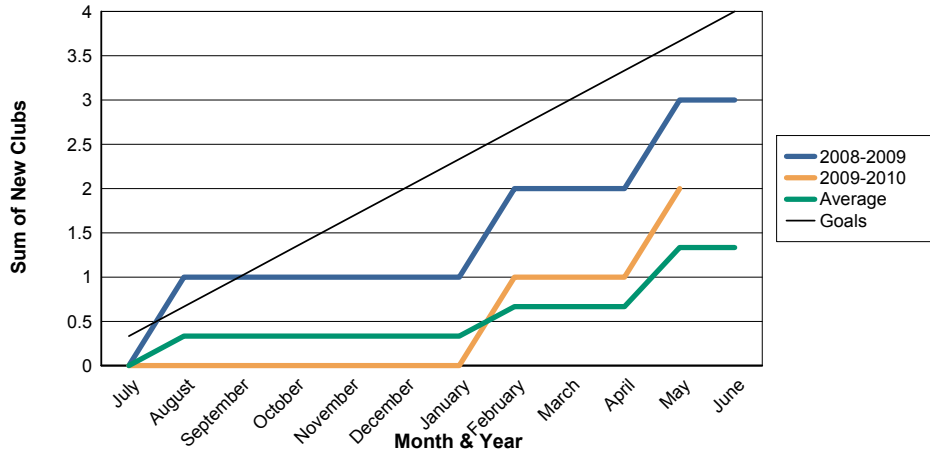

3 Year Comparisons for GMT Constitutional Area 1

By GMT District

As of May 2010

Sum of New Clubs/ Month & Year

For District 7 N

Sum of Dropped Clubs/ Month & Year

For District 7 N

Sum of Net Clubs/ Month & Year