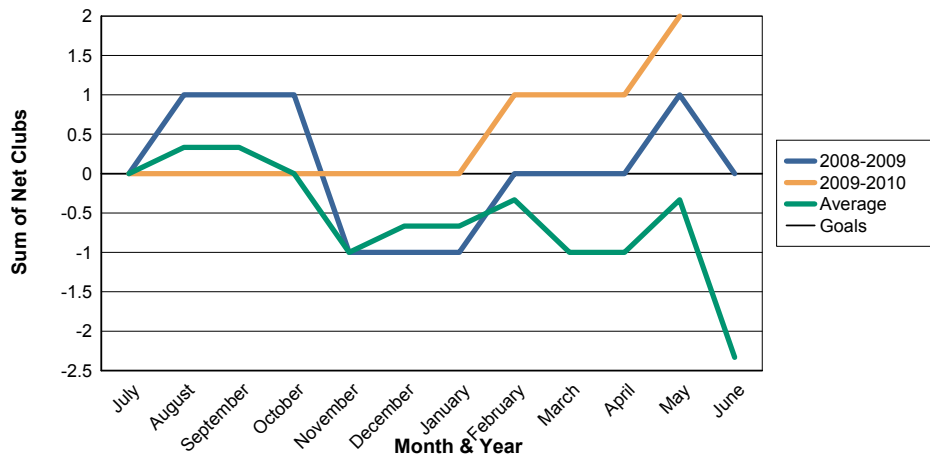

Sum of Net Clubs/ Month & Year

For District 7 N