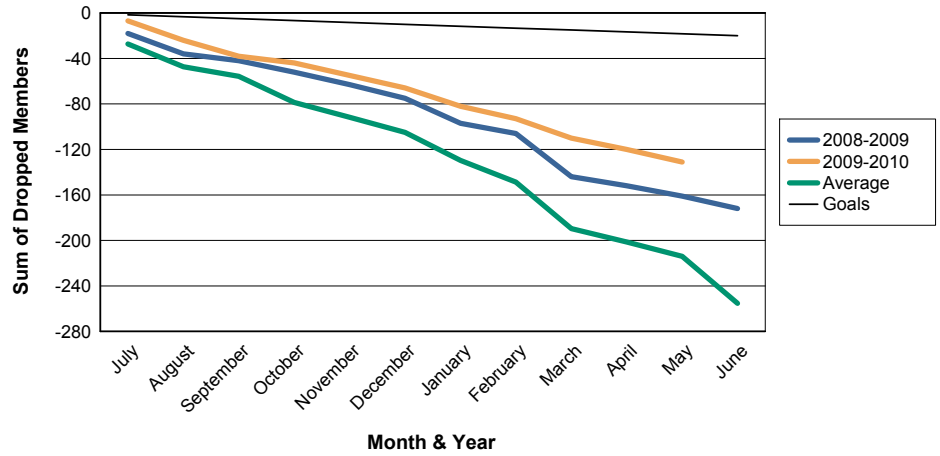

Sum of Dropped Members/ Month & Year

For District 7 N