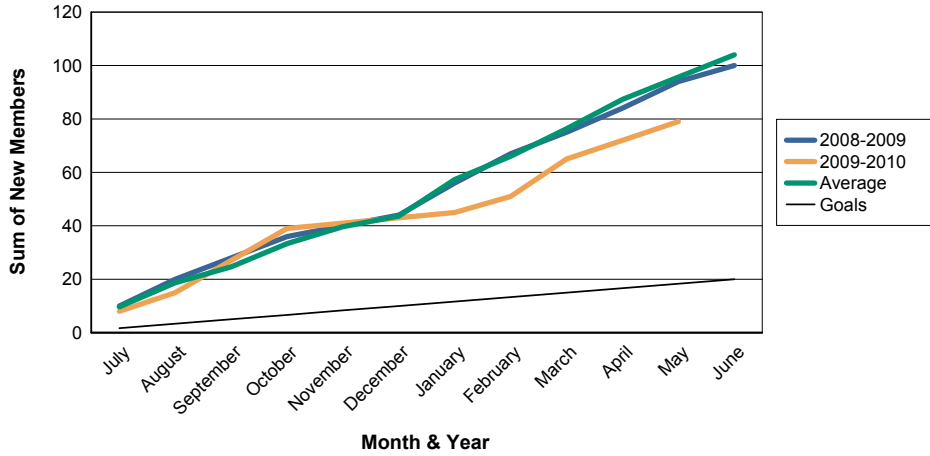

3 Year Comparisons for GMT Constitutional Area 1

By GMT District

As of May 2010

Sum of New Clubs/ Month & Year

For District 7 N

Sum of Dropped Clubs/ Month & Year

For District 7 N

Sum of Net Clubs/ Month & Year

For District 7 N

Sum of Charter Members/ Month & Year

For District 7 N

3 Year Comparisons for GMT Constitutional Area 1

By GMT District

As of May 2010

Sum of New Members/ Month & Year

For District 7 N